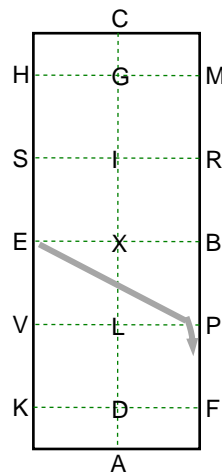

5

BF Extended trot
Reins in one hand
FAD Working trot
Reins at will

6

DS Diagonal yield
in working trot

7

SR Medium trot
half 40m circle
right

8

RXVK Extended trot

9

KAD Working trot
DR Diagonal yield
in working trot

10

RS Medium trot
half 40m circle
left

11

SE Walk

12

EP Free walk

13

PF Collected trot
FD Half 20m circle
right

Fédération Française d'Équitation
 REPRISÉ DE DRESSAGE
 Amateur Elite GP Solo/Poney Solo
 Carrère : 40 x 100 m (40 x 80)
 Fédération Equestre Internationale
 DRIVEN DRESSAGE TEST
 Senior Test 3*B HP1
 Arena size: 40 x 100 m (40 x 80)