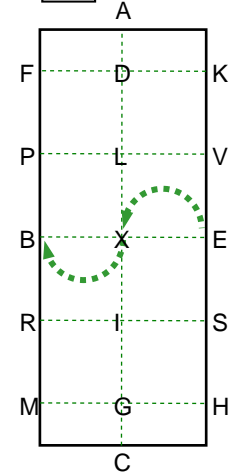

Fédération Equestre Internationale
 DRIVEN DRESSAGE TEST
 Senior Test 3*B HP1
 Arena size: 40 x 100 m (40 x 80)

1

AX Enter at working trot
X Halt. Salute

2

XCH Collected trot

3

HE Extended trot

4

EX Collected trot
half circle left
Reins in one hand
XB Half circle right
Reins in one hand

5

BF Extended trot
Reins in one hand
FAD Working trot
Reins at will

6

DS Diagonal yield
in working trot

7

SR Medium trot
half 40m circle
right