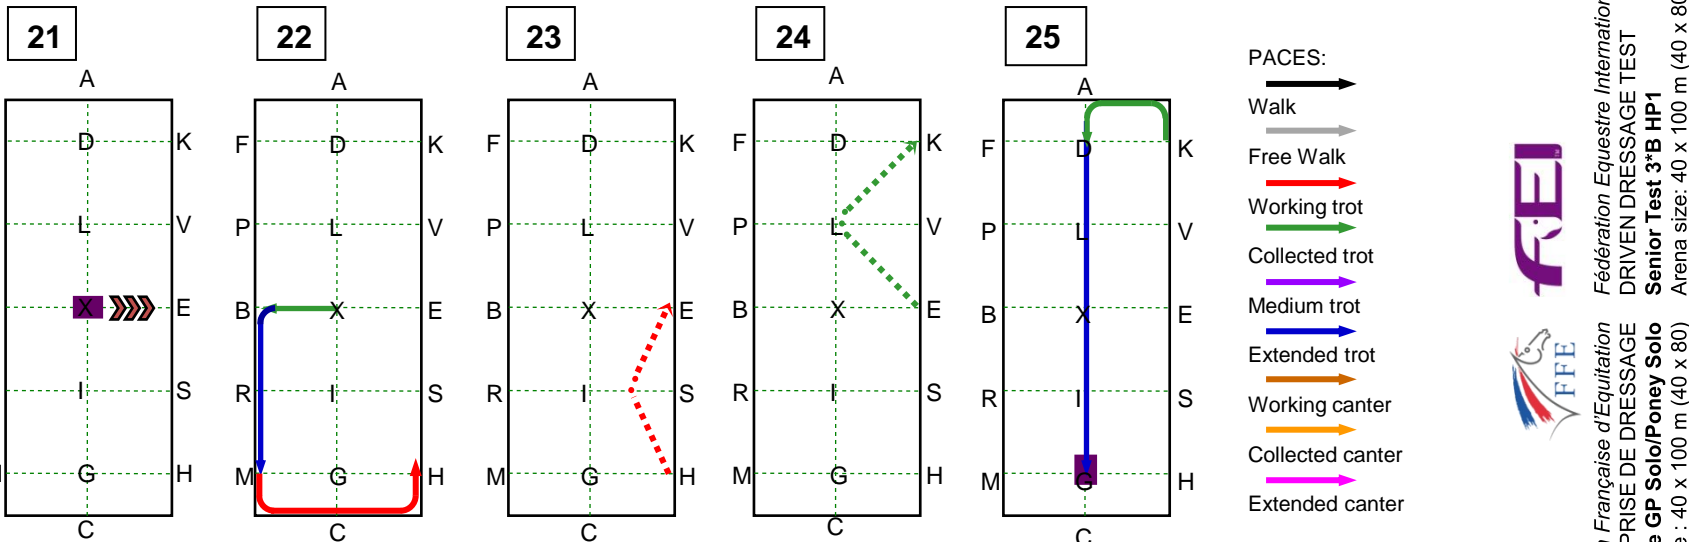

12

EP Free walk

13

PF Collected trot
FD Half 20m circle
right

Fédération Française d'Equitation
REPRISE DE DRESSAGE
Amateur Elite GP Solo/Poney Solo
Carrière : 40 x 100 m (40 x 80)

Fédération Equestre Internationale
DRIVEN DRESSAGE TEST
Senior Test 3*B HP1
Arena size: 40 x 100 m (40 x 80)

D Working canter
 DF Half 20m circle right
 FA Working canter
 AL Loop 30m(25m)

L Collected trot
 LX Loop 20m (15m)
 left

X Halt 8 seconds
 Driver on centre
 line

XI Collected trot
 Loop 20m(15m)
 right

I Collected canter
 IC Loop 30m(25m)
 left

CH Collected canter
 HXF Extended canter

FAK Working trot
 KE Extended trot
 EX Collected trot

X Halt. Driver on
 Centre line
 X Rein back 6 steps

XB Collected trot
 BM Extended trot
 MCH Working trot

HE 10m deviation
 Reins in one hand