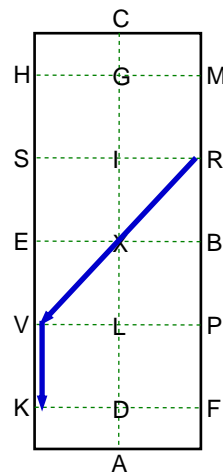

5

BF Extended trot
Reins in one hand
FAD Working trot
Reins at will

6

DS Diagonal yield
in working trot

7

SR Medium trot
half 40m circle
right

8

RXVK Extended trot

9

KAD Working trot
DR Diagonal yield
in working trot

10

RS Medium trot
half 40m circle
left

11

SE Walk

12

EP Free walk

13

PF Collected trot
FD Half 20m circle
right

Fédération Française d'Équitation
 REPRISÉ DE DRESSAGE
 Amateur Elite GP Solo/Poney Solo
 Carrère : 40 x 100 m (40 x 80)
 Fédération Equestre Internationale
 DRIVEN DRESSAGE TEST
 Senior Test 3*B HP1
 Arena size: 40 x 100 m (40 x 80)