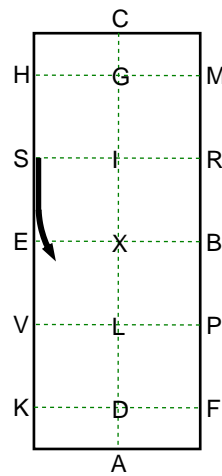

5

BF Extended trot
Reins in one hand
FAD Working trot
Reins at will

6

DS Diagonal yield
in working trot

7

SR Medium trot
half 40m circle
right

8

RXVK Extended trot

9

KAD Working trot
DR Diagonal yield
in working trot

10

RS Medium trot
half 40m circle
left

11

SE Walk

12

EP Free walk

13

PF Collected trot
FD Half 20m circle
right

Fédération Française d'Équitation
 REPRISÉ DE DRESSAGE
 Amateur Elite GP Solo/Poney Solo
 Carrère : 40 x 100 m (40 x 80)
 Fédération Equestre Internationale
 DRIVEN DRESSAGE TEST
 Senior Test 3*B HP1
 Arena size: 40 x 100 m (40 x 80)