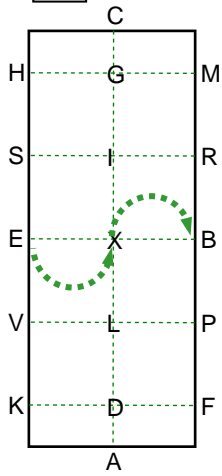

1

AX Enter at working trot
X Halt. Salute

2

XCH Collected trot

3

HE Extended trot

4

EX Collected trot
half circle left
Reins in one hand
XB Half circle right
Reins in one hand

5

BF Extended trot
Reins in one hand
FAD Working trot
Reins at will

6

DS Diagonal yield
in working trot

7

SR Medium trot
half 40m circle
right

8

RXVK Extended trot

13

PF Collected trot
FD Half 20m circle
right

Fédération Française d'Équitation
 REPRISÉ DE DRESSAGE
 Amateur Elite GP Solo/Poney Solo
 Carrère : 40 x 100 m (40 x 80)
 Fédération Equestre Internationale
 DRIVEN DRESSAGE TEST
 Senior Test 3*B HP1
 Arena size: 40 x 100 m (40 x 80)