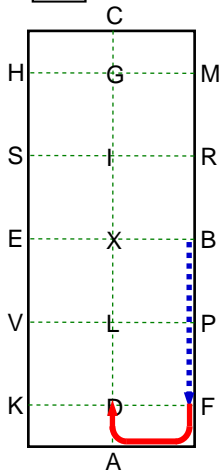

1

AX Enter at working trot
X Halt. Salute

2

XCH Collected trot

3

HE Extended trot

4

EX Collected trot
half circle left
Reins in one hand
XB Half circle right
Reins in one hand

5

BF Extended trot
Reins in one hand
FAD Working trot
Reins at will

6

DS Diagonal yield
in working trot

7

SR Medium trot
half 40m circle
right

8

RXVK Extended trot

13

PF Collected trot
FD Half 20m circle
right

Fédération Française d'Équitation
 REPRISÉ DE DRESSAGE
 Amateur Elite GP Solo/Poney Solo
 Carrère : 40 x 100 m (40 x 80)
 Fédération Equestre Internationale
 DRIVEN DRESSAGE TEST
 Senior Test 3*B HP1
 Arena size: 40 x 100 m (40 x 80)