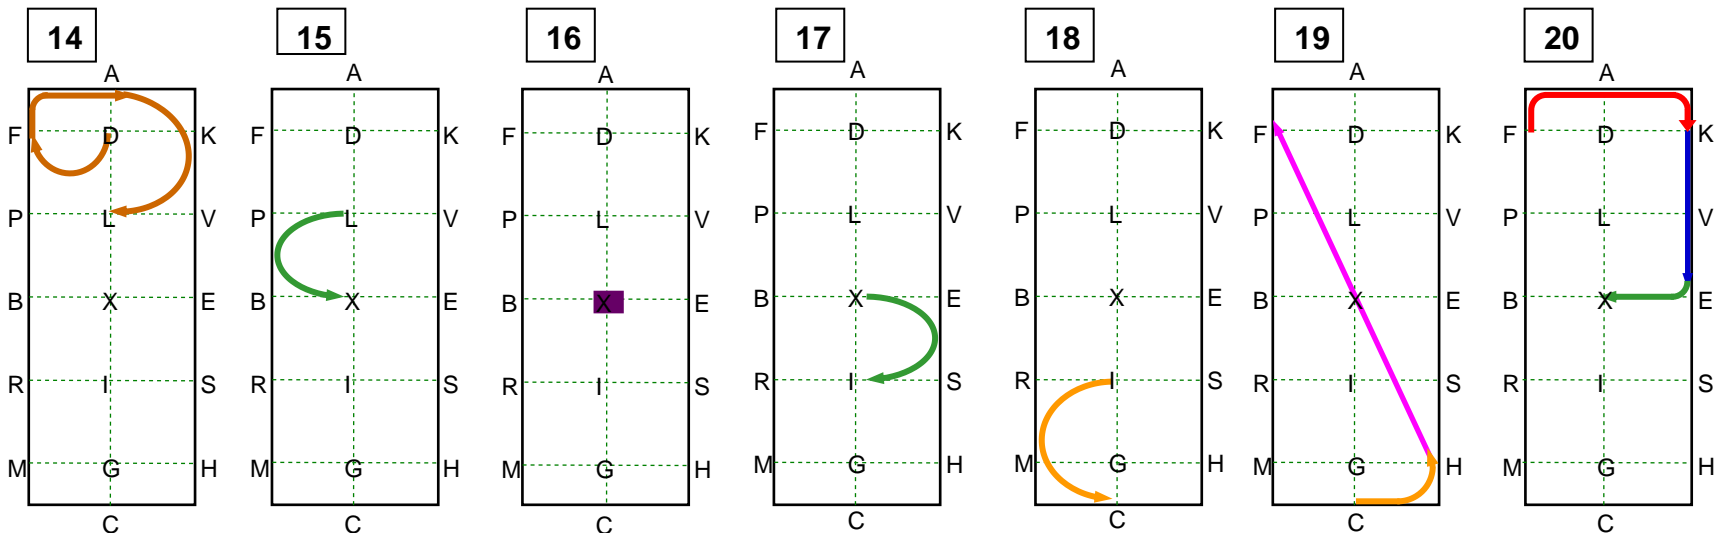

12

EP Free walk

13

PF Collected trot
FD Half 20m circle
right

Fédération Française d'Equitation
REPRISE DE DRESSAGE
Amateur Elite GP Solo/Poney Solo
Carrière : 40 x 100 m (40 x 80)

Fédération Equestre Internationale
DRIVEN DRESSAGE TEST
Senior Test 3*B HP1
Arena size: 40 x 100 m (40 x 80)

D Working canter
 DF Half 20m circle right
 FA Working canter
 AL Loop 30m(25m)

L Collected trot
 LX Loop 20m (15m)
 left

X Halt 8 seconds
 Driver on centre
 line

XI Collected trot
 Loop 20m(15m)
 right

I Collected canter
 IC Loop 30m(25m)
 left