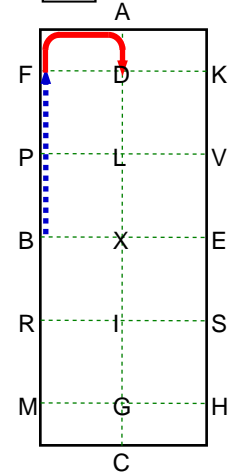

Fédération Equestre Internationale
 DRIVEN DRESSAGE TEST
 Senior Test 3*B HP1
 Arena size: 40 x 100 m (40 x 80)

1

AX Enter at working trot
X Halt. Salute

2

XCH Collected trot

3

HE Extended trot

4

EX Collected trot
half circle left
Reins in one hand
XB Half circle right
Reins in one hand

5

BF Extended trot
Reins in one hand
FAD Working trot
Reins at will

6

DS Diagonal yield
in working trot

7

SR Medium trot
half 40m circle
right