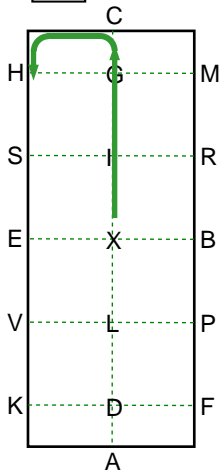

1

AX Enter at working trot
X Halt. Salute

2

XCH Collected trot

3

HE Extended trot

4

EX Collected trot
half circle left
Reins in one hand
XB Half circle right
Reins in one hand

5

BF Extended trot
Reins in one hand
FAD Working trot
Reins at will

6

DS Diagonal yield
in working trot

7

SR Medium trot
half 40m circle
right

8

RXVK Extended trot

13

PF Collected trot
FD Half 20m circle
right

Fédération Française d'Équitation
 REPRISÉ DE DRESSAGE
 Amateur Elite GP Solo/Poney Solo
 Carrère : 40 x 100 m (40 x 80)
 Fédération Equestre Internationale
 DRIVEN DRESSAGE TEST
 Senior Test 3*B HP1
 Arena size: 40 x 100 m (40 x 80)