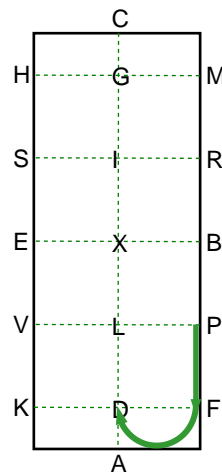

5

BF Extended trot
Reins in one hand
FAD Working trot
Reins at will

6

DS Diagonal yield
in working trot

7

SR Medium trot
half 40m circle
right

8

RXVK Extended trot

9

KAD Working trot
DR Diagonal yield
in working trot

10

RS Medium trot
half 40m circle
left

11

SE Walk

12

EP Free walk

13

PF Collected trot
FD Half 20m circle
right

Fédération Française d'Équitation
 REPRISÉ DE DRESSAGE
 Amateur Elite GP Solo/Poney Solo
 Carrère : 40 x 100 m (40 x 80)
 Fédération Equestre Internationale
 DRIVEN DRESSAGE TEST
 Senior Test 3*B HP1
 Arena size: 40 x 100 m (40 x 80)