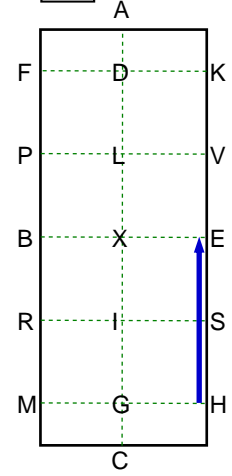

Fédération Equestre Internationale
 DRIVEN DRESSAGE TEST
 Senior Test 3*B HP1
 Arena size: 40 x 100 m (40 x 80)

1

AX Enter at working trot
X Halt. Salute

2

XCH Collected trot

3

HE Extended trot

4

EX Collected trot
half circle left
Reins in one hand
XB Half circle right
Reins in one hand

5

BF Extended trot
Reins in one hand
FAD Working trot
Reins at will

6

DS Diagonal yield
in working trot

7

SR Medium trot
half 40m circle
right