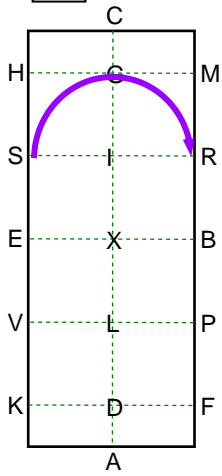

1

AX Enter at working trot
X Halt. Salute

2

XCH Collected trot

3

HE Extended trot

4

EX Collected trot
half circle left
Reins in one hand
XB Half circle right
Reins in one hand

5

BF Extended trot
Reins in one hand
FAD Working trot
Reins at will

6

DS Diagonal yield
in working trot

7

SR Medium trot
half 40m circle
right

8

RXVK Extended trot

9

KAD Working trot
DR Diagonal yield
in working trot

10

RS Medium trot
half 40m circle
left

11

SE Walk

12

EP Free walk

13

PF Collected trot
FD Half 20m circle
right

Fédération Française d'Équitation
 REPRISÉ DE DRESSAGE
 Amateur Elite GP Solo/Poney Solo
 Carrère : 40 x 100 m (40 x 80)
 Fédération Equestre Internationale
 DRIVEN DRESSAGE TEST
 Senior Test 3*B HP1
 Arena size: 40 x 100 m (40 x 80)