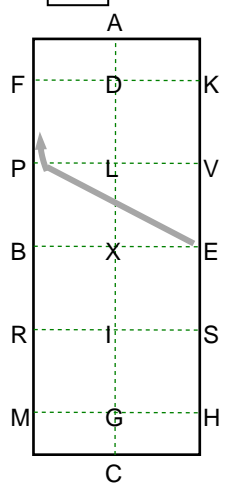

EX Collected trot
half circle left
Reins in one hand
XB Half circle right
Reins in one hand

5

BF Extended trot
Reins in one hand
FAD Working trot
Reins at will

6

DS Diagonal yield
in working trot

7

SR Medium trot
half 40m circle
right

8

RXVK Extended trot

9

KAD Working trot
DR Diagonal yield
in working trot

10

RS Medium trot
half 40m circle
left

11

SE Walk

12

EP Free walk

13

PF Collected trot
FD Half 20m circle
right

Fédération Française d'Equitation
REPRISE DE DRESSAGE
Amateur Elite GP Solo/Poney Solo
Carrière : 40 x 100 m (40 x 80)

Fédération Equestre Internationale
DRIVEN DRESSAGE TEST
Senior Test 3*B HP1
Arena size: 40 x 100 m (40 x 80)