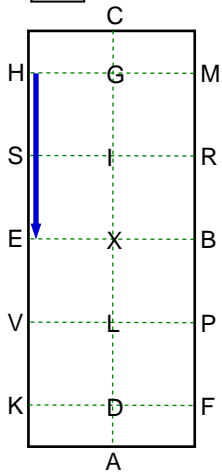

1

AX Enter at working trot
X Halt. Salute

2

XCH Collected trot

3

HE Extended trot

4

EX Collected trot
half circle left
Reins in one hand
XB Half circle right
Reins in one hand

5

BF Extended trot
Reins in one hand
FAD Working trot
Reins at will

6

DS Diagonal yield
in working trot

7

SR Medium trot
half 40m circle
right

8

RXVK Extended trot

13

PF Collected trot
FD Half 20m circle
right

Fédération Française d'Équitation
 REPRISÉ DE DRESSAGE
 Amateur Elite GP Solo/Poney Solo
 Carrère : 40 x 100 m (40 x 80)
 Fédération Equestre Internationale
 DRIVEN DRESSAGE TEST
 Senior Test 3*B HP1
 Arena size: 40 x 100 m (40 x 80)