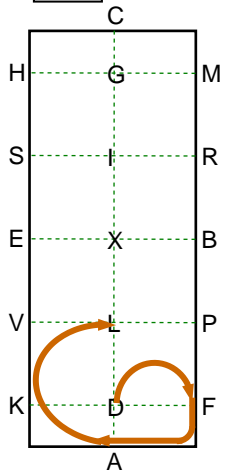

14

D Working canter
DF Half 20m circle right
FA Working canter
AL Loop 30m(25m)

15